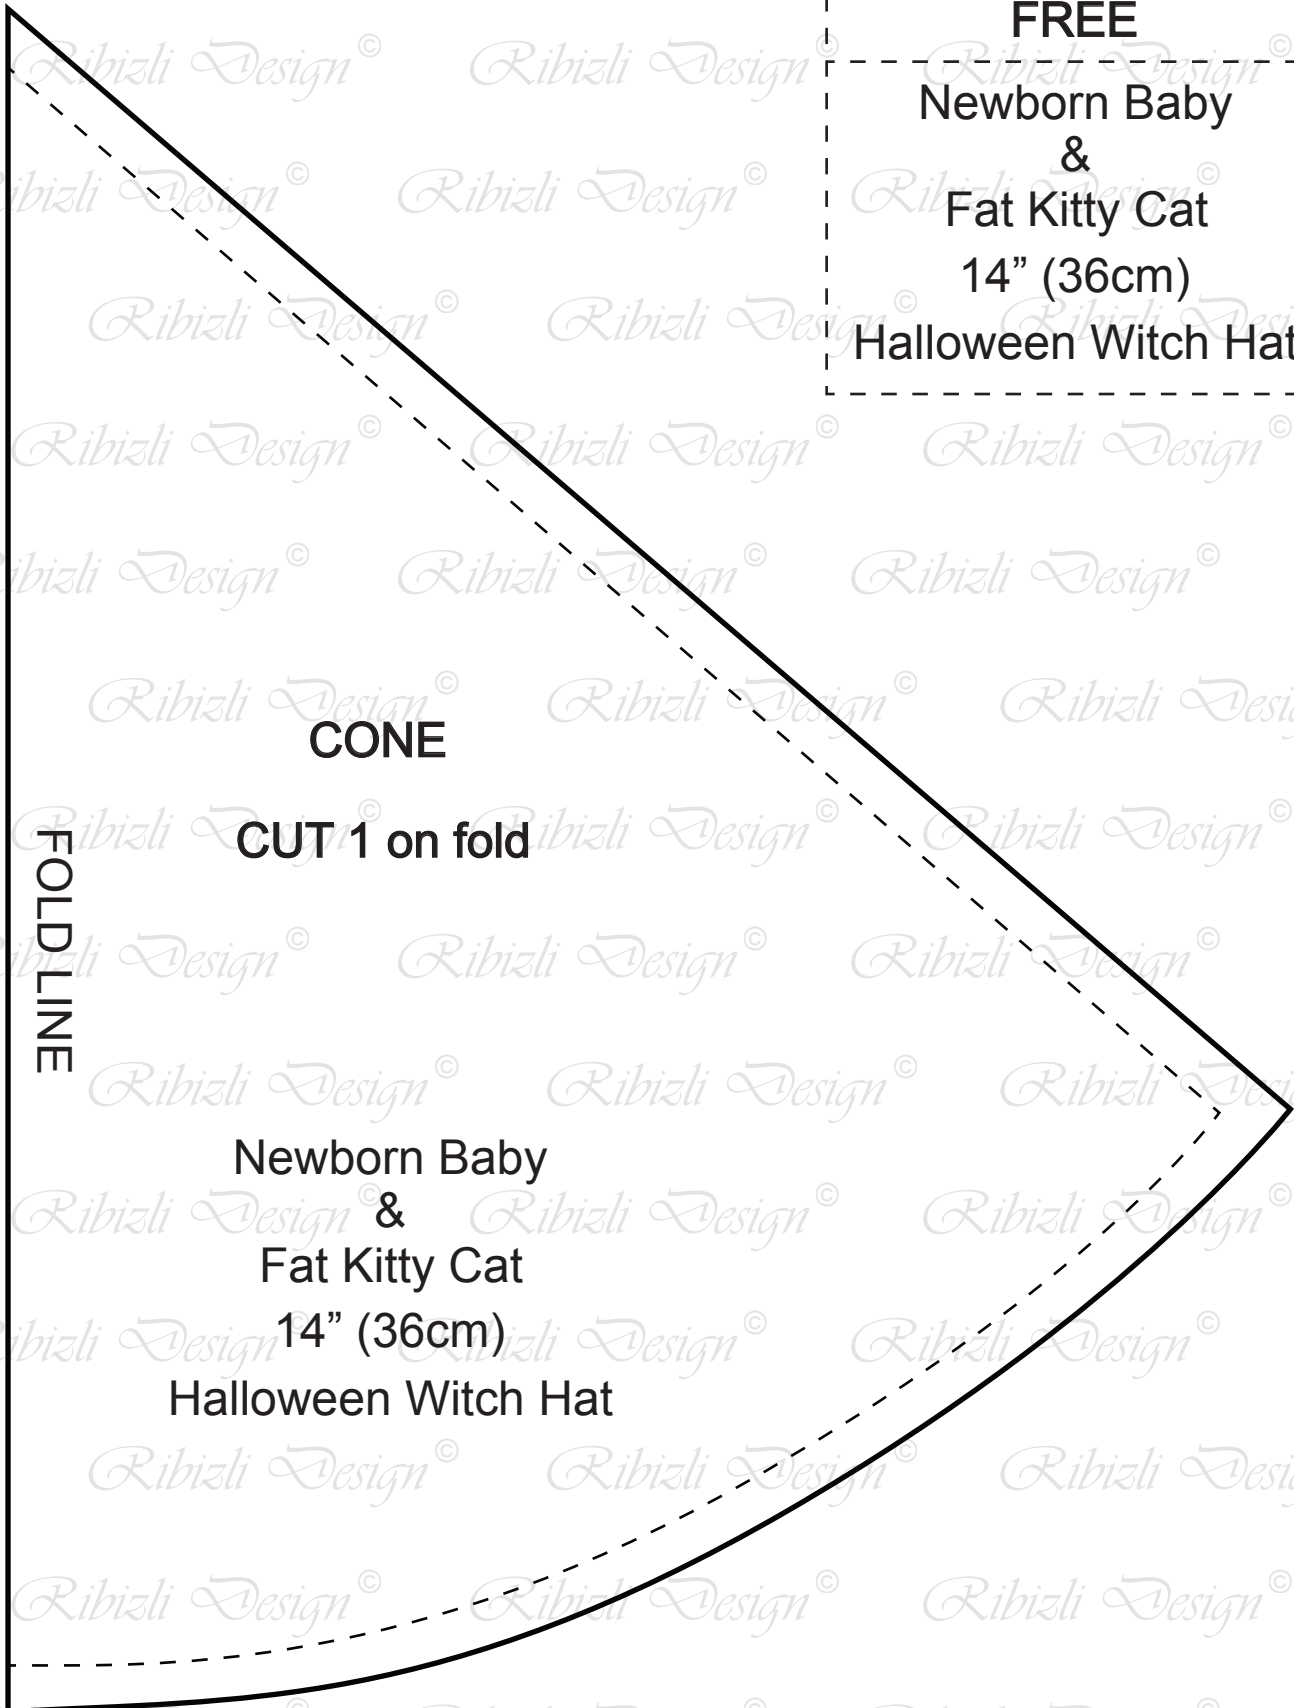

FREE
Newborn Baby
&
Fat Kitty Cat
14" (36cm)
Halloween Witch Hat

BRIM
CUT 1 on fold

Newborn Baby
&
Fat Kitty Cat
14" (36cm)

Halloween Witch Hat

FOLD LINE

FOLD LINE

FOR PERSONAL NON-COMMERCIAL USE ONLY
ALL RIGHTS RESERVED

Copyright © by Ribizli Design 2015.

FREE
Newborn Baby
&
Fat Kitty Cat
14" (36cm)
Halloween Witch Hat

CONE

CUT 1 on fold

FOLDLINE

Newborn Baby
&
Fat Kitty Cat
14" (36cm)
Halloween Witch Hat

FOR PERSONAL NON-COMMERCIAL USE ONLY
ALL RIGHTS RESERVED